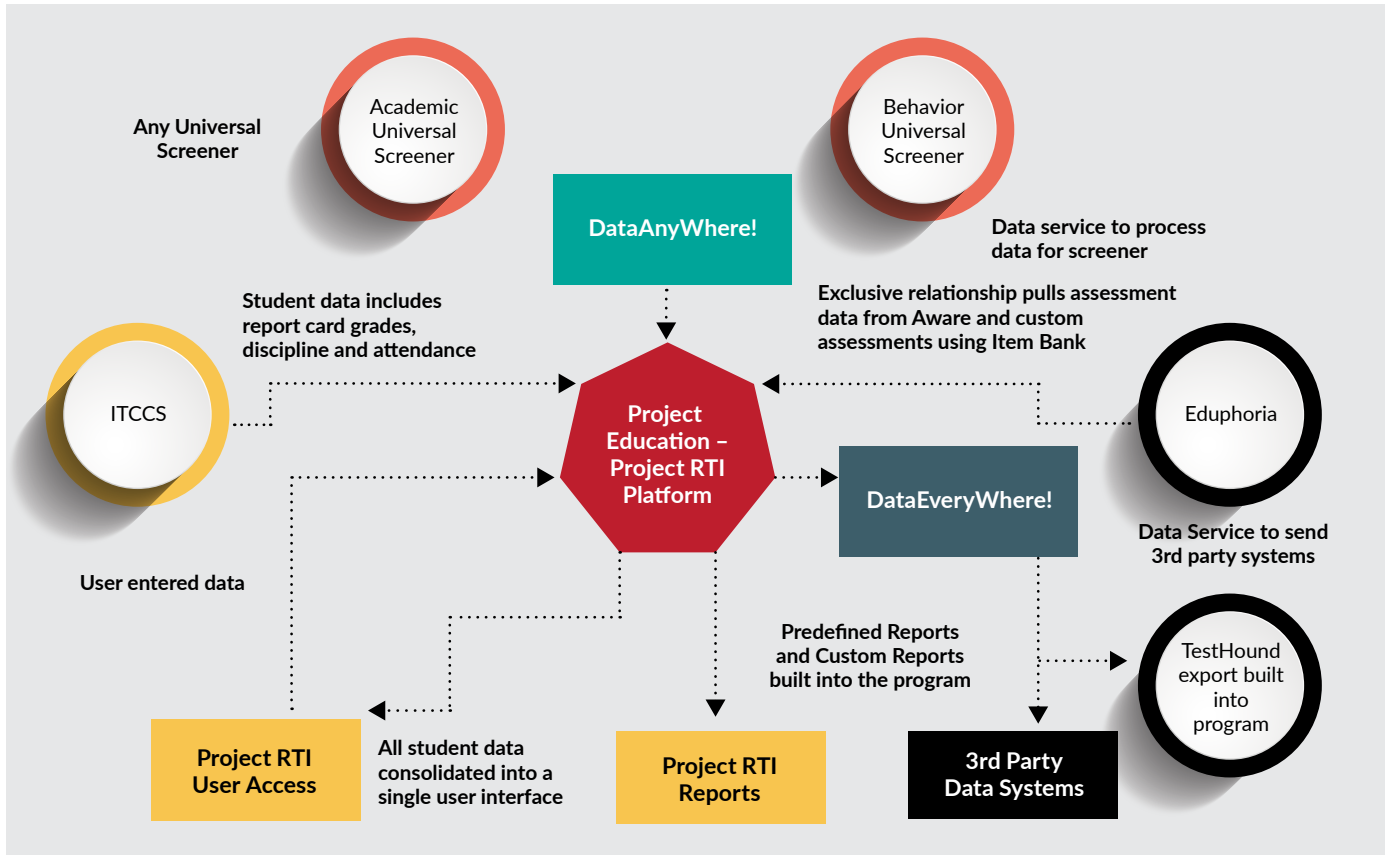

Whether importing or exporting data, there's never a cost for sharing data with other systems.

**PROJECT**  
**EDUCATION**

## The Single Source Data Solution

DataAnywhere! and DataEverywhere! are part of the comprehensive Project Education solution, which works seamlessly with third party data systems including Test Hound, Eduphoria and IT CCS, as well as academic and behavior specialists, to track and monitor progress for students, and share data with school district partners and third-party vendors.